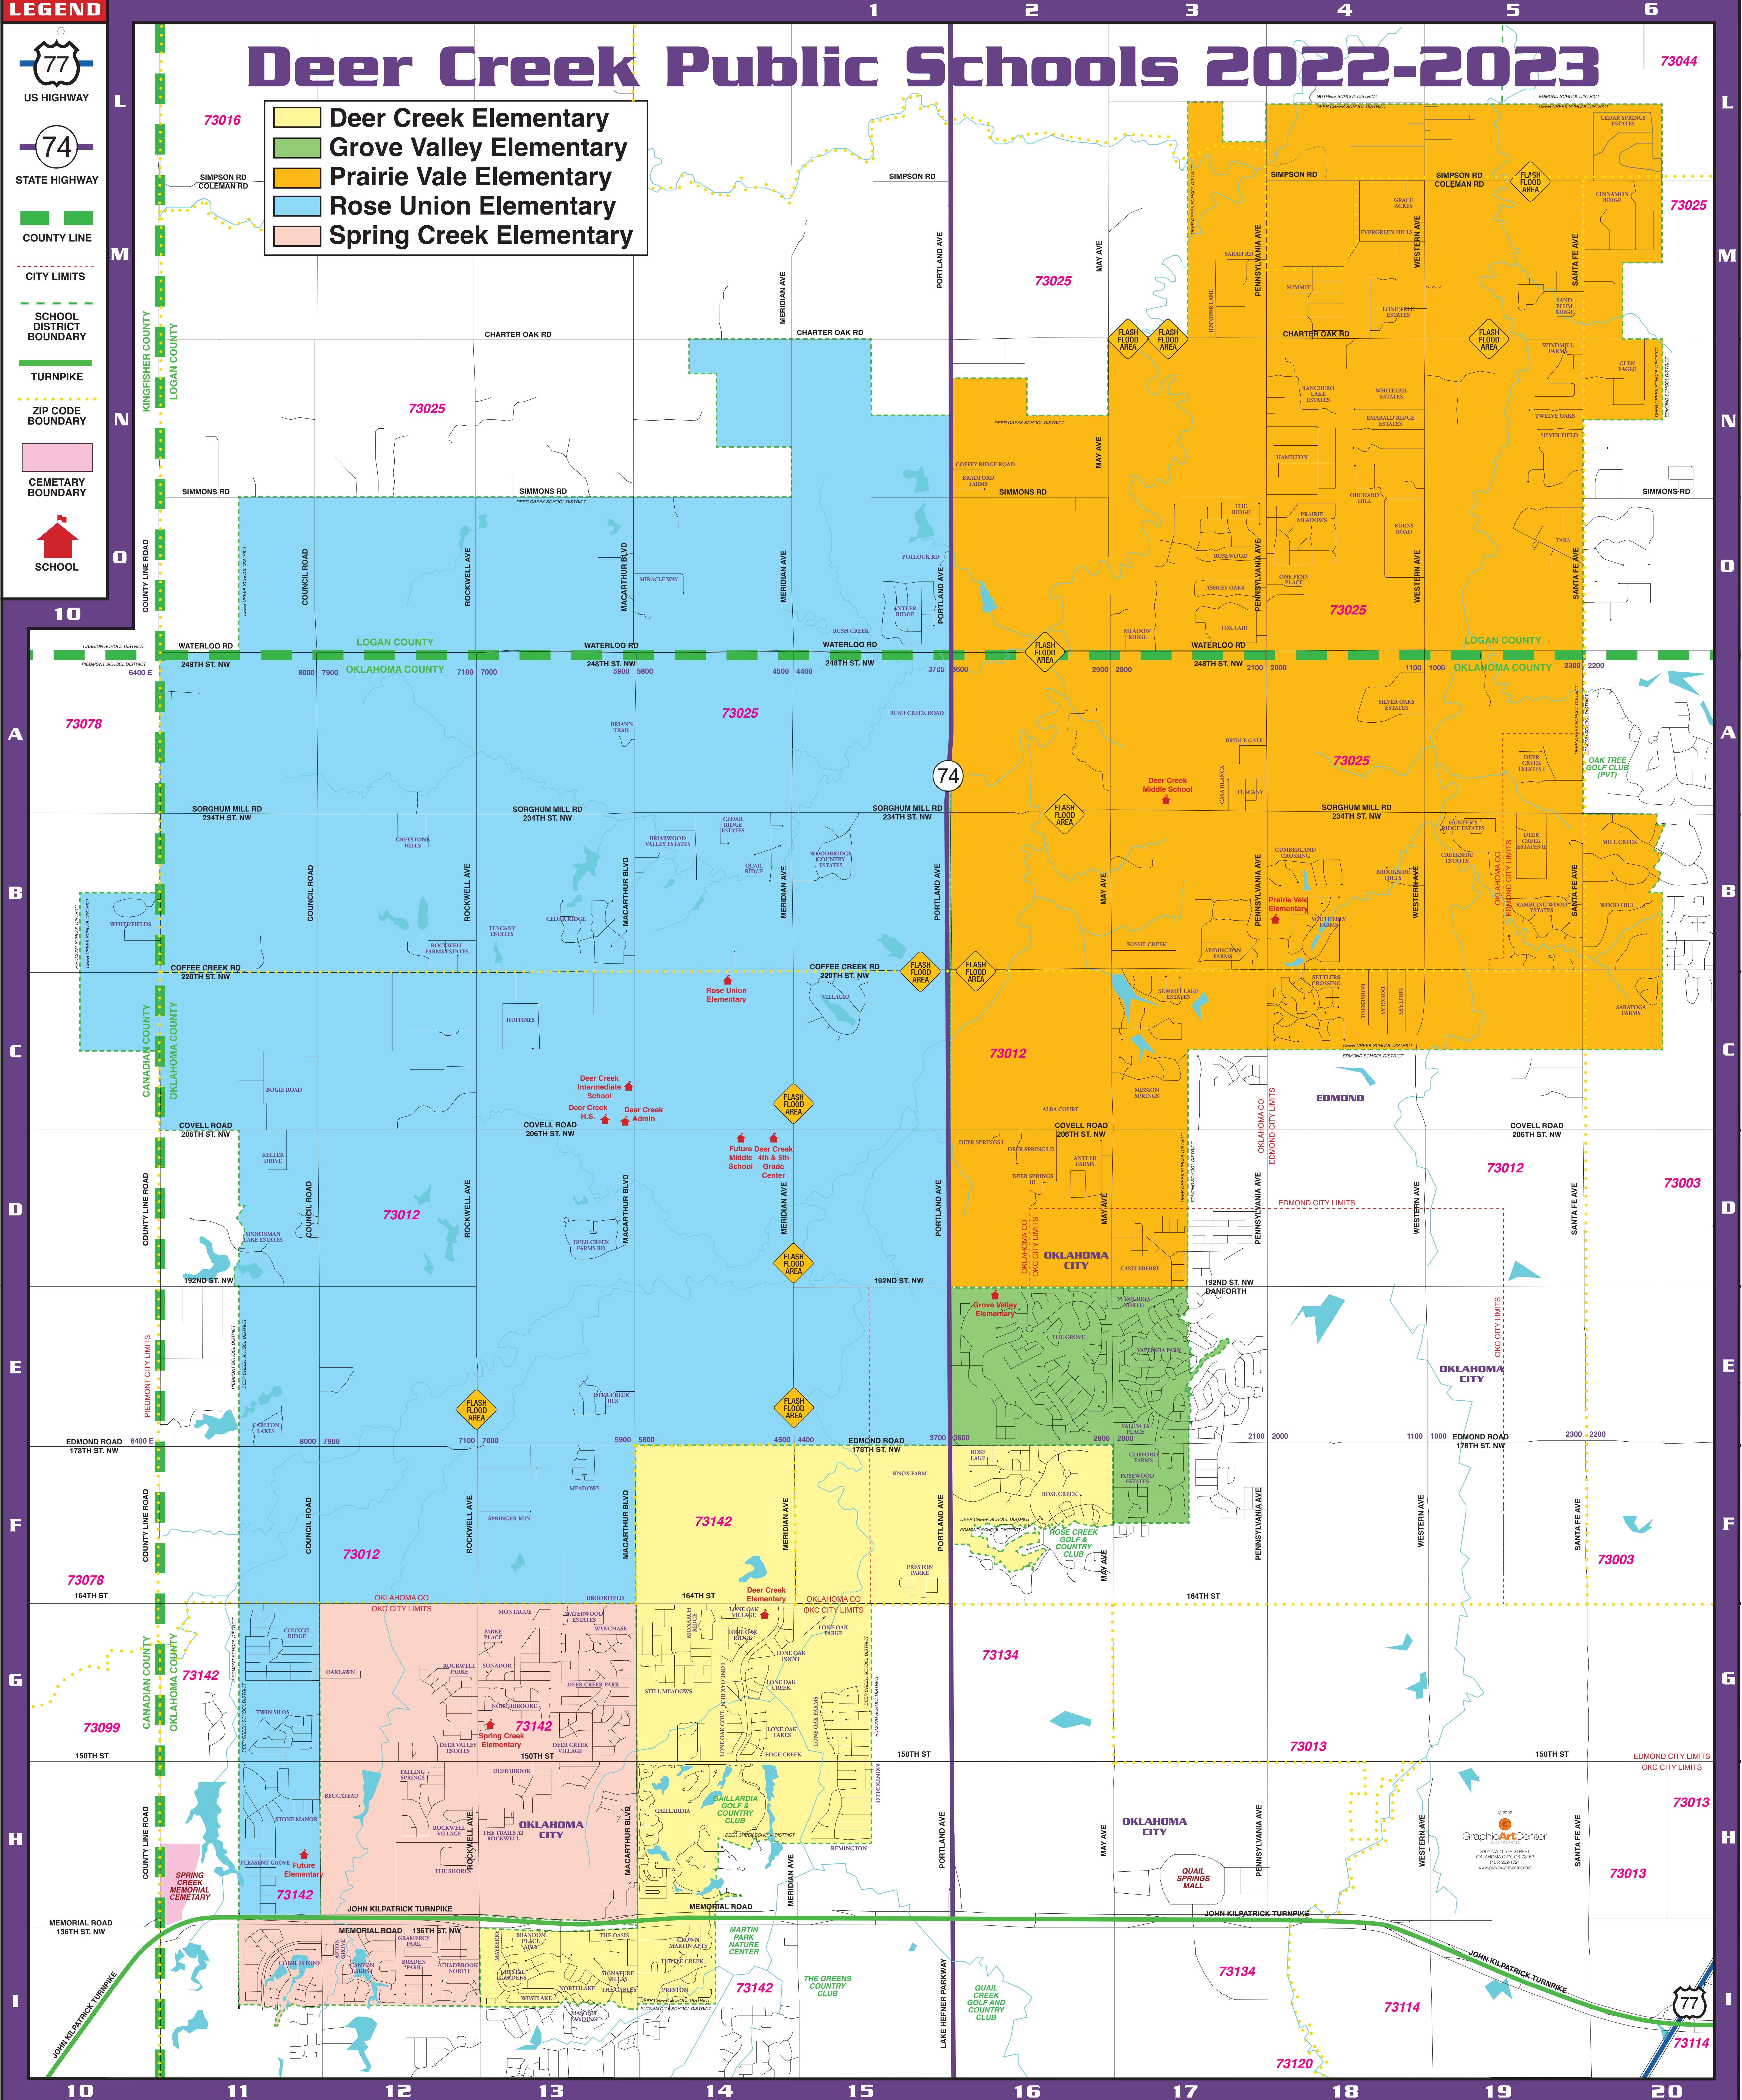

LEGEND

- US HIGHWAY
- STATE HIGHWAY
- COUNTY LINE
- CITY LIMITS
- SCHOOL DISTRICT BOUNDARY
- TURNPIKE
- ZIP CODE BOUNDARY
- CEMETARY BOUNDARY
- SCHOOL

Deer Creek Public Schools 2022-2023

- Deer Creek Elementary
- Grove Valley Elementary
- Prairie Vale Elementary
- Rose Union Elementary
- Spring Creek Elementary